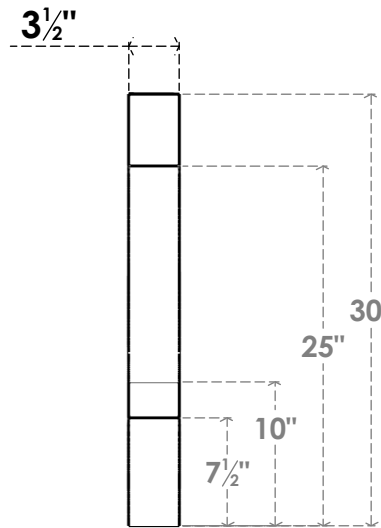

ITEM NUMBER: BRCPC035X30000X30000BOA

3 1/2"W X 30"D X 30"H BALBOA ARCHITECTURAL GRADE PVC CLOSED KNEE BRACE

SIDE PROFILE

FRONT PROFILE

ISOMETRIC

EKENA MILLWORK
2300 WEST MAIN ST.
CLARKSVILLE, TX 75426
TOLL FREE: 866-607-0453
WWW.EKENAMILLWORK.COM