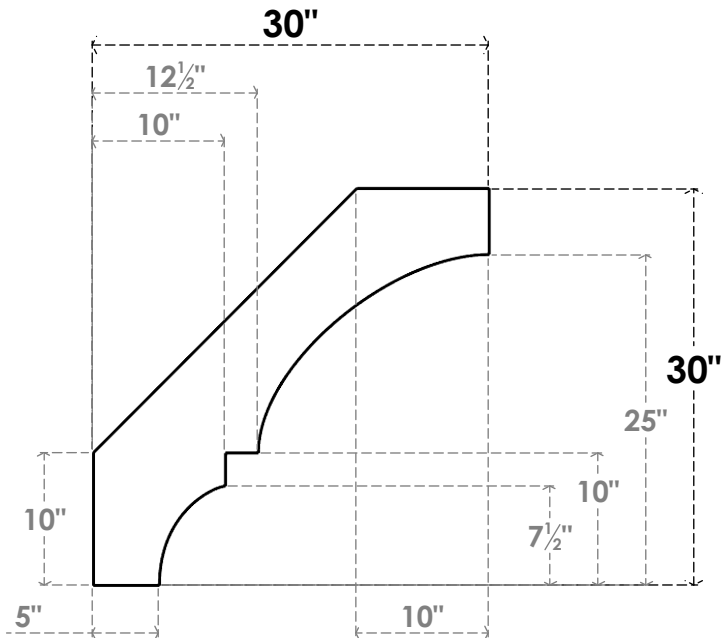

ITEM NUMBER: BRCPC035X30000X30000BOA

3 1/2"W X 30"D X 30"H BALBOA ARCHITECTURAL GRADE PVC CLOSED KNEE BRACE

SIDE PROFILE

FRONT PROFILE

ISOMETRIC

EKENA MILLWORK
2300 WEST MAIN ST.
CLARKSVILLE, TX 75426
TOLL FREE: 866-607-0453
WWW.EKENAMILLWORK.COM